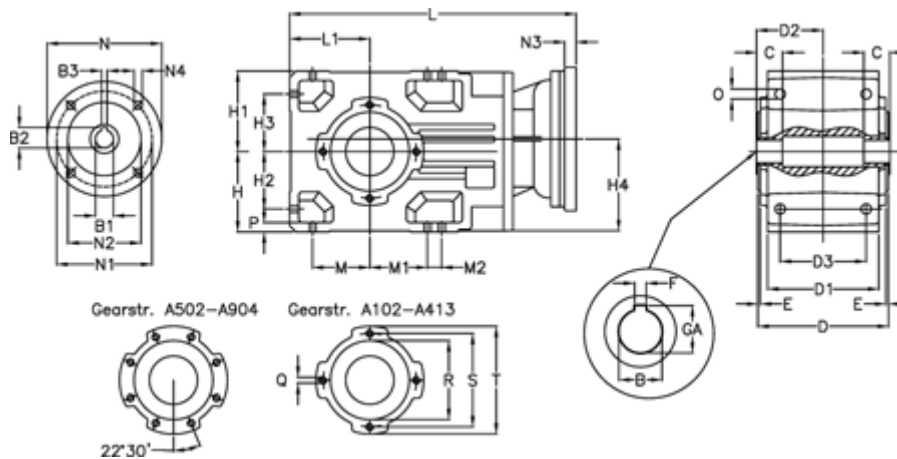

Article number: 29600310913225  
 Description: Bevel helical gearbox  
 A303UH35-109,1-P71B5

## Measures

B = 35	D3 = 95	H3 = 63.0	N1 = 130	S = 115
B1 = 14	Description = A303UH35-xx-P71 B5	H4 = 108.5	N2 = 110	T = 140
B2 = 16.3	E = 3.0	L = 390.5	N3 = 0	
B3 = 5	F = 10	L1 = 90	N4 = M8x16	
C = 25	GA = 38.3	M = 63.0	O = 12.0	
D = 156	H = 90	M1 = 63.0	P = 11	
D1 = 130	H1 = 90	M2 = 22	Q = M8x15	
D2 = 80.0	H2 = 63.0	N = 160	R = 95	